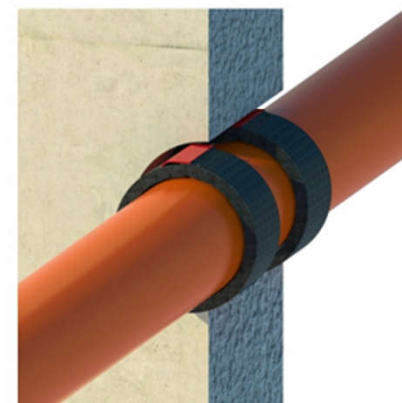

kanały wentylacyjne i oddymiające **mcr Silboard**

systemy ogniochronnych prześć instalacyjnych

mercortm
30 lat