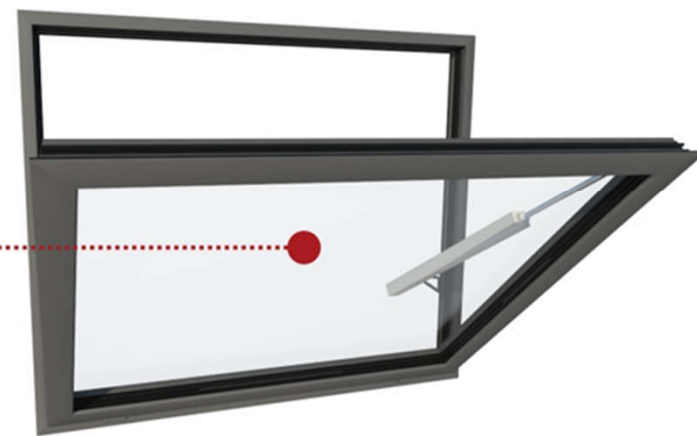

mercator
nowości

Klapy i świetliki mcr ULTRA THERM

U=0,8
W/m²K

System okienny mcr OSO THERM 75

Fundusze
Europejskie
Inteligentny Rozwój

Unia Europejska
Europejski Fundusz
Rozwoju Regionalnego

mercator
30 lat

U=0,8÷1,1
W/m²K