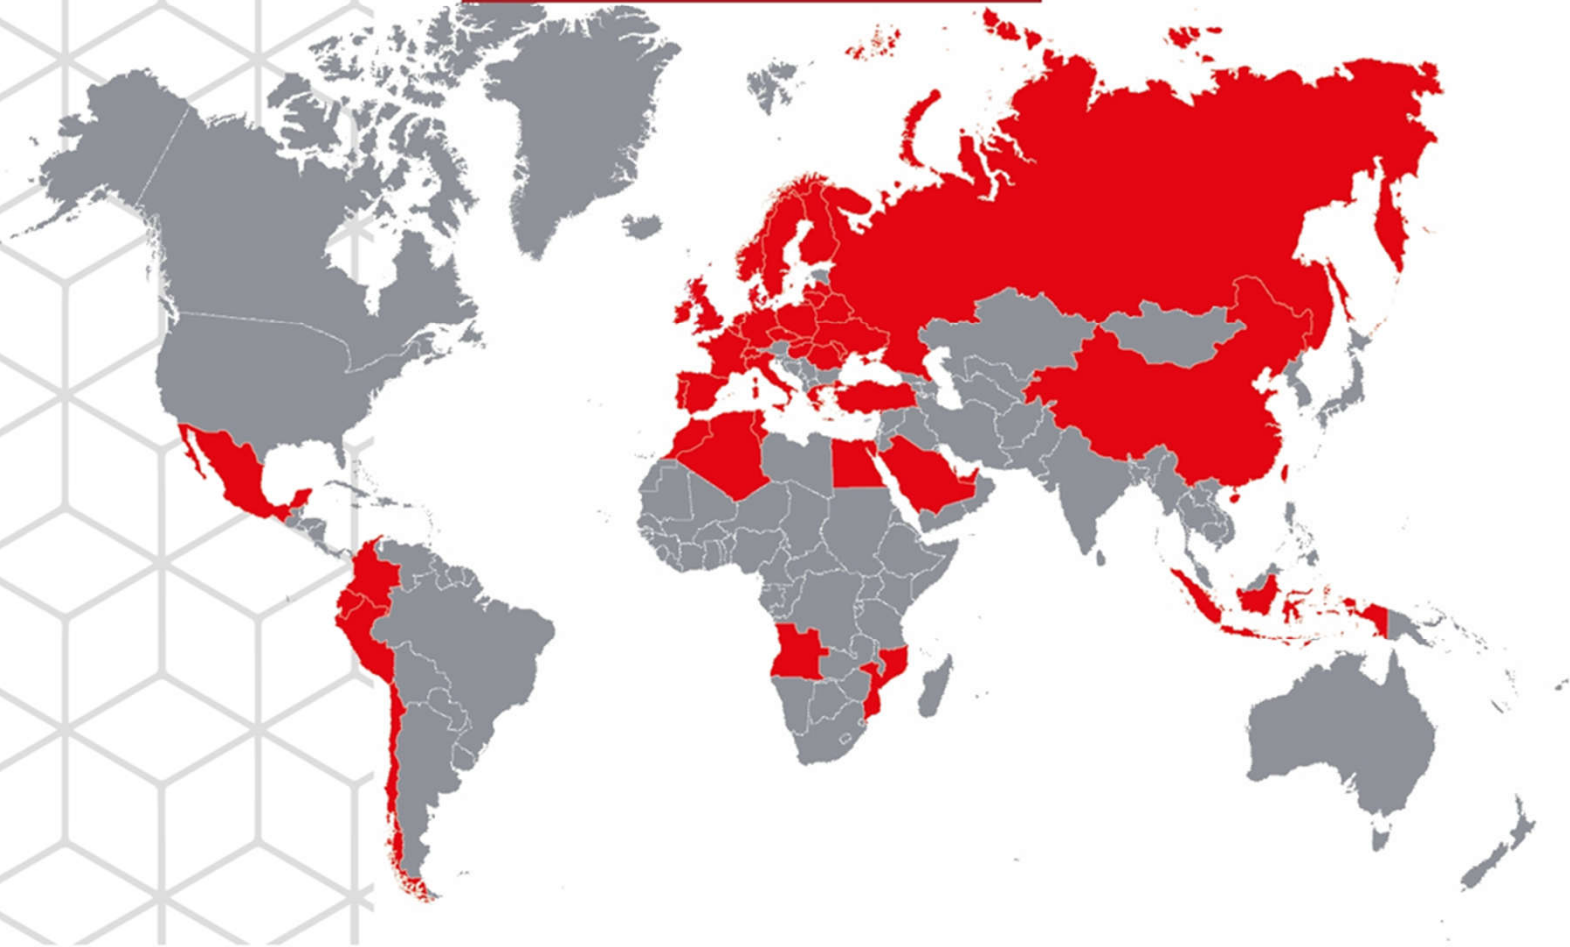

The logo features the text 'mercor' in a bold, lowercase, sans-serif font, followed by a registered trademark symbol (®). Below it, '30 lat' is written in a similar bold, lowercase font. The '30' has a diagonal slash through it. The text is white and set against a dark red rectangular background. This red background is flanked by two vertical grey bars. On the far left, there is a white background with a light grey geometric pattern of interconnected lines forming a grid of hexagonal shapes.

systemy ogniochronnych prześć instalacyjnych

mercortm
30 lat

Fundusze
Europejskie
Inteligentny Rozwój

Unia Europejska
Europejski Fundusz
Rozwoju Regionalnego

realizacje na świecie

o firmie

aktualności

produkty