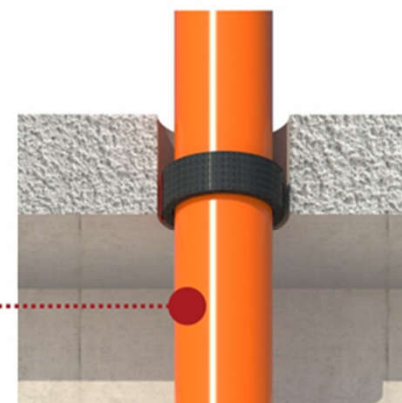

kanały wentylacyjne i oddymiające **mcr Silboard**

systemy ogniochronnych prześć instalacyjnych

mercortm
30 lat