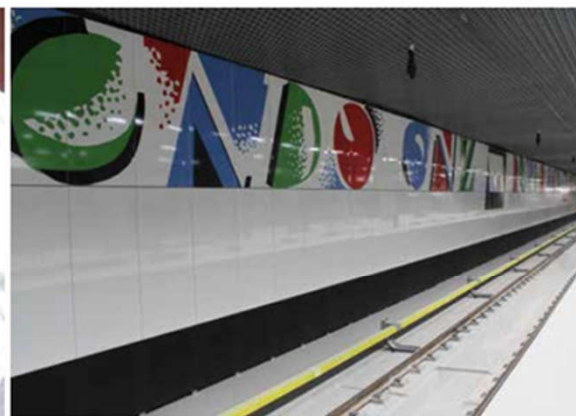

mercor®
zabezpieczenia konstrukcji

mercor®
30 lat